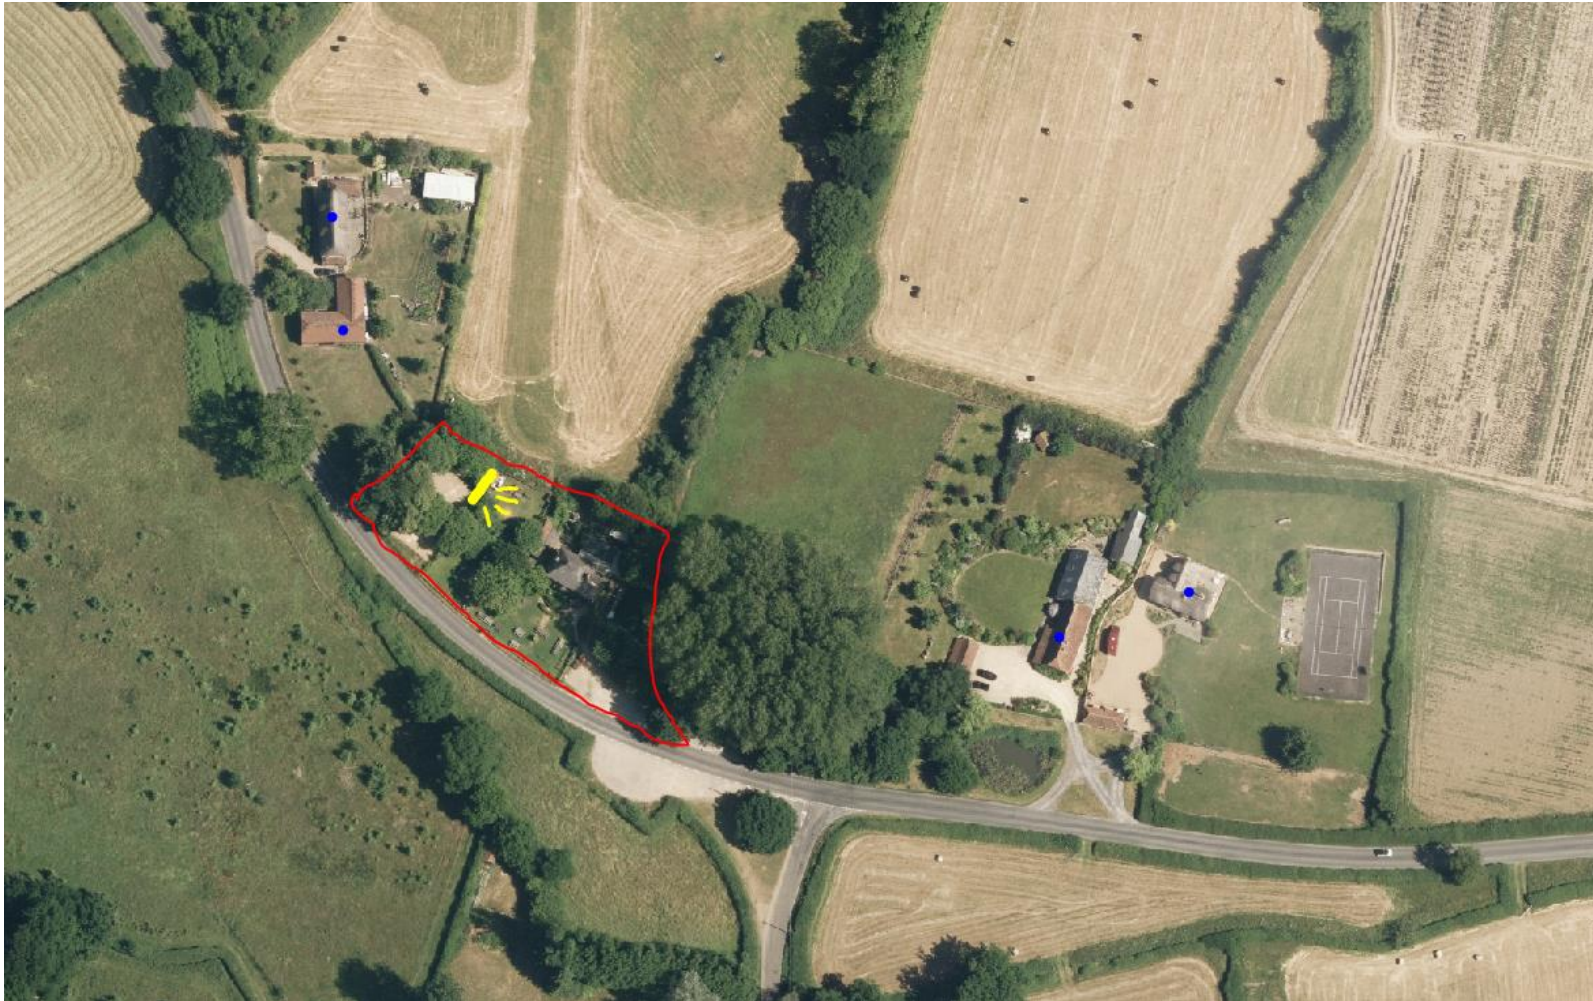

Exhibit 1a – OS view of the surrounding area

Blue dots indicate residential properties

Red outline is the boundary of the pub

Exhibit 1b – Ariel view

Blue dots indicate residential properties

Red line outlines the boundary of the Cuckoo Inn

Yellow line denotes performance area and direction of speakers towards the pub

Exhibit 1a –OS view of the surrounding area